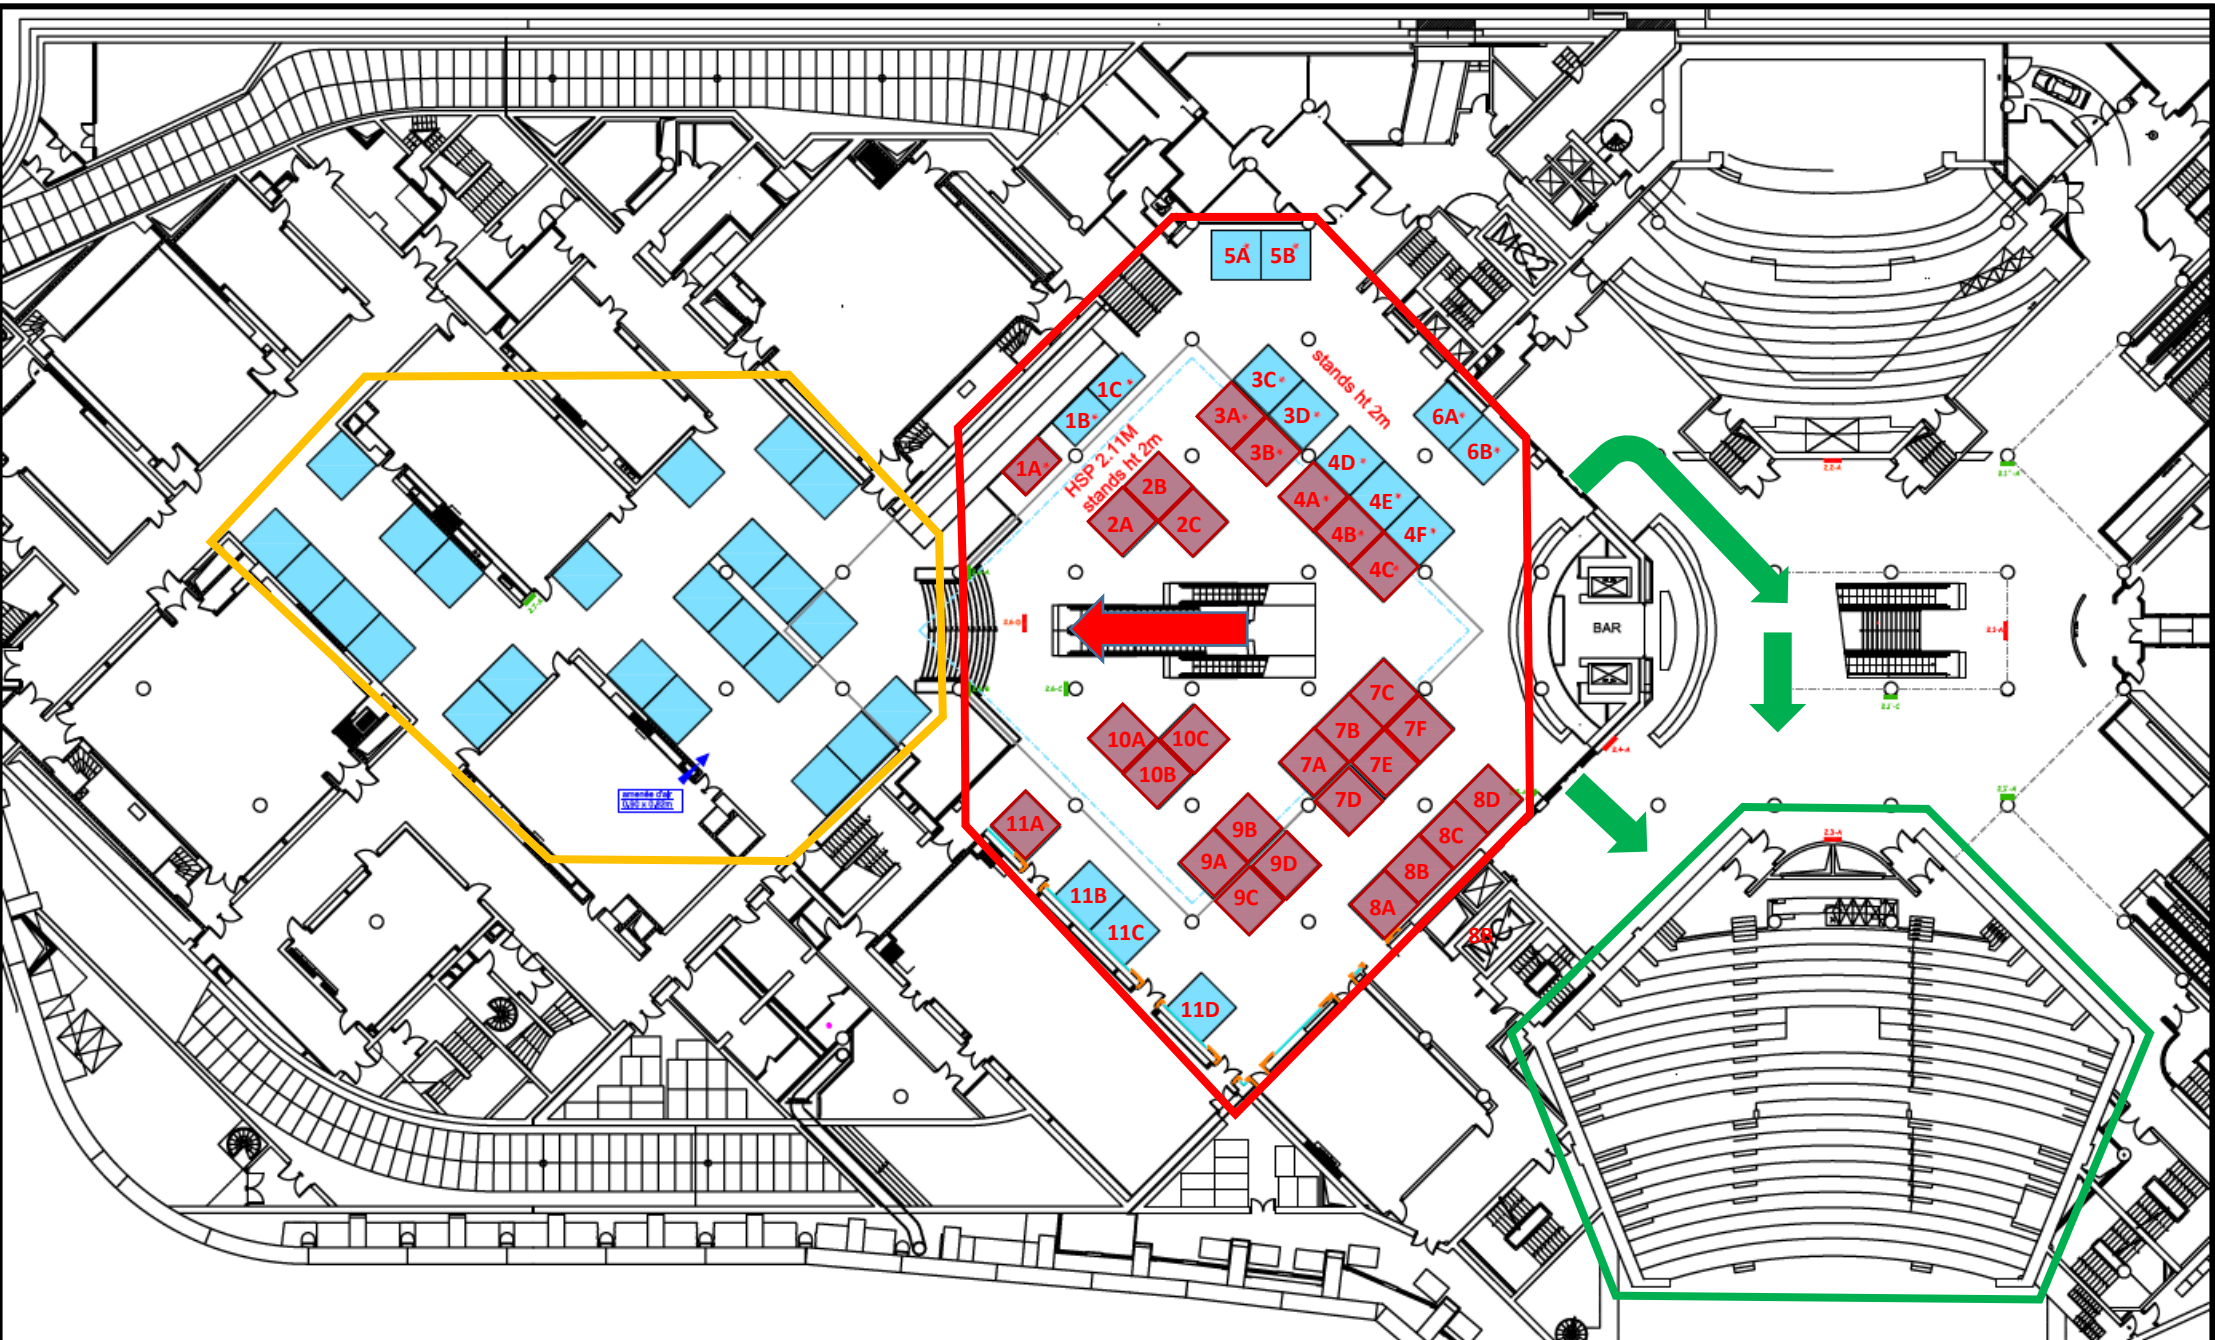

Key

Industry Exhibition

Member State Exhibition

Auditorium

Access to exhibition space via escalator

Access to auditorium via exhibition space

Stands

1A-1C = 2m x 3m
All others = 3m x 3m

Unavailable

Available

3rd Session of IHO Assembly Industry Exhibition Floor Plan

Note: * denotes stands with a maximum 2m height