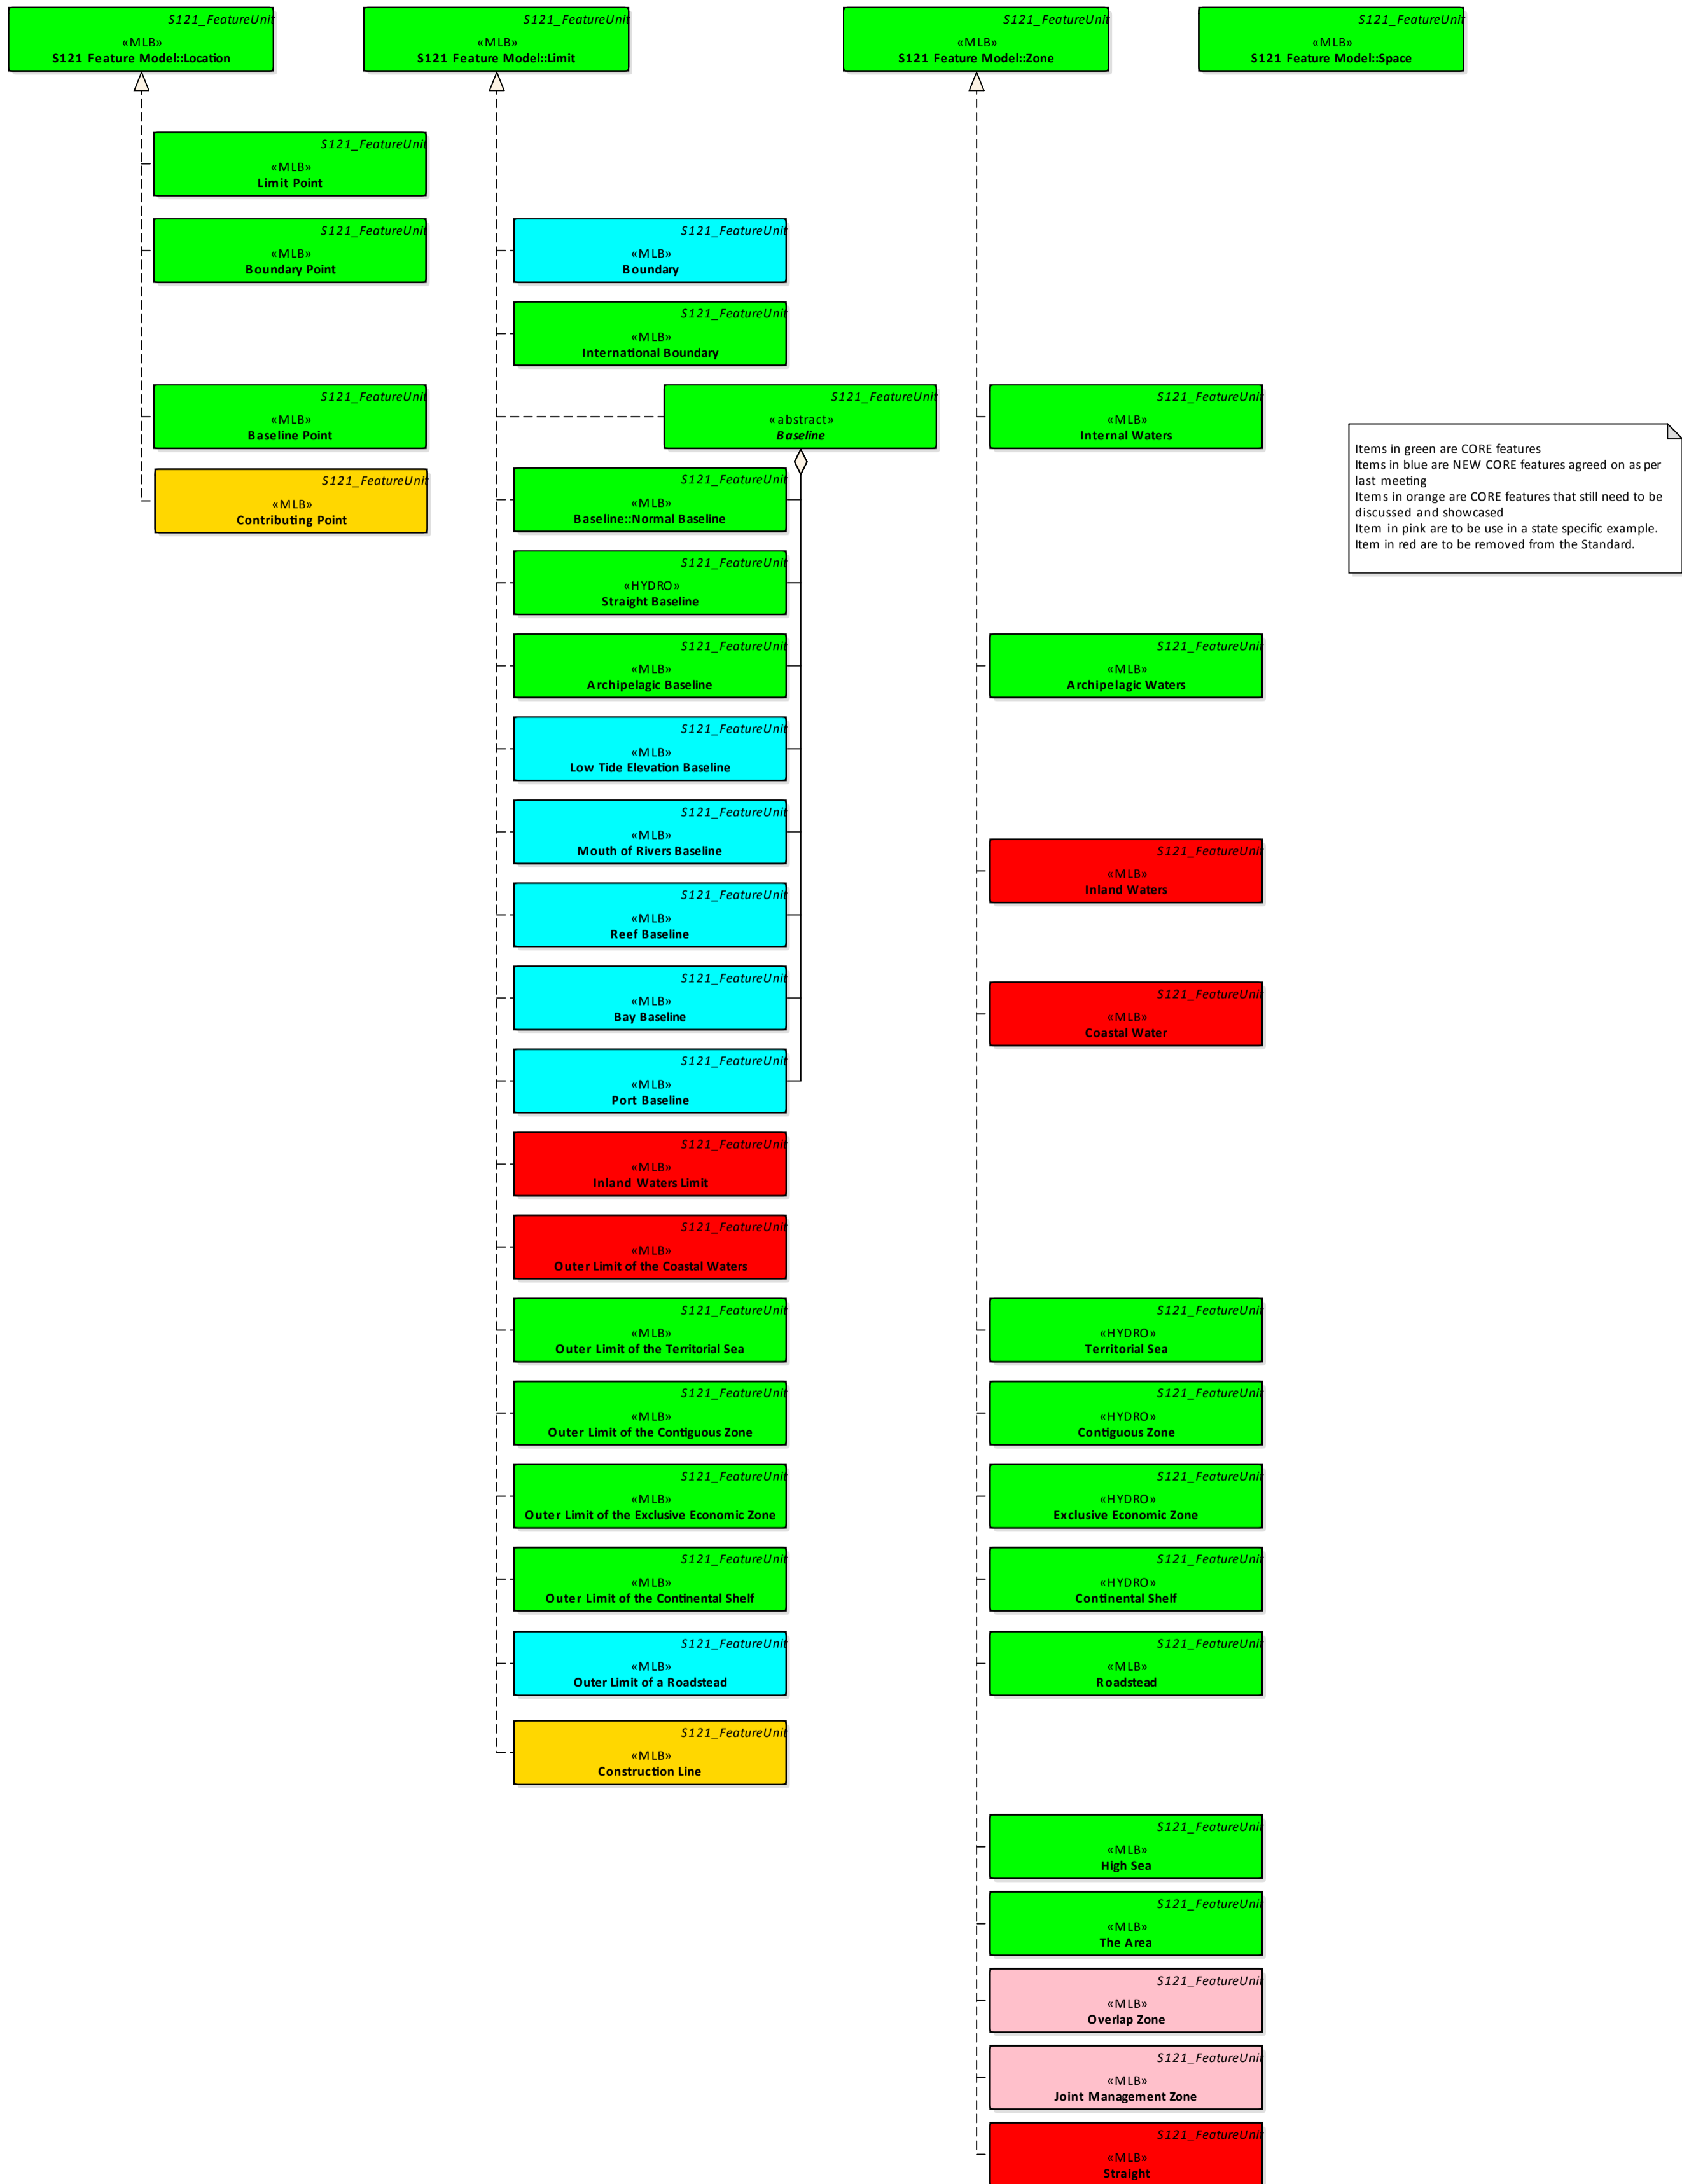

MLB Feature Types

Items in green are CORE features
 Items in blue are NEW CORE features agreed on as per last meeting
 Items in orange are CORE features that still need to be discussed and showcased
 Item in pink are to be use in a state specific example.
 Item in red are to be removed from the Standard.