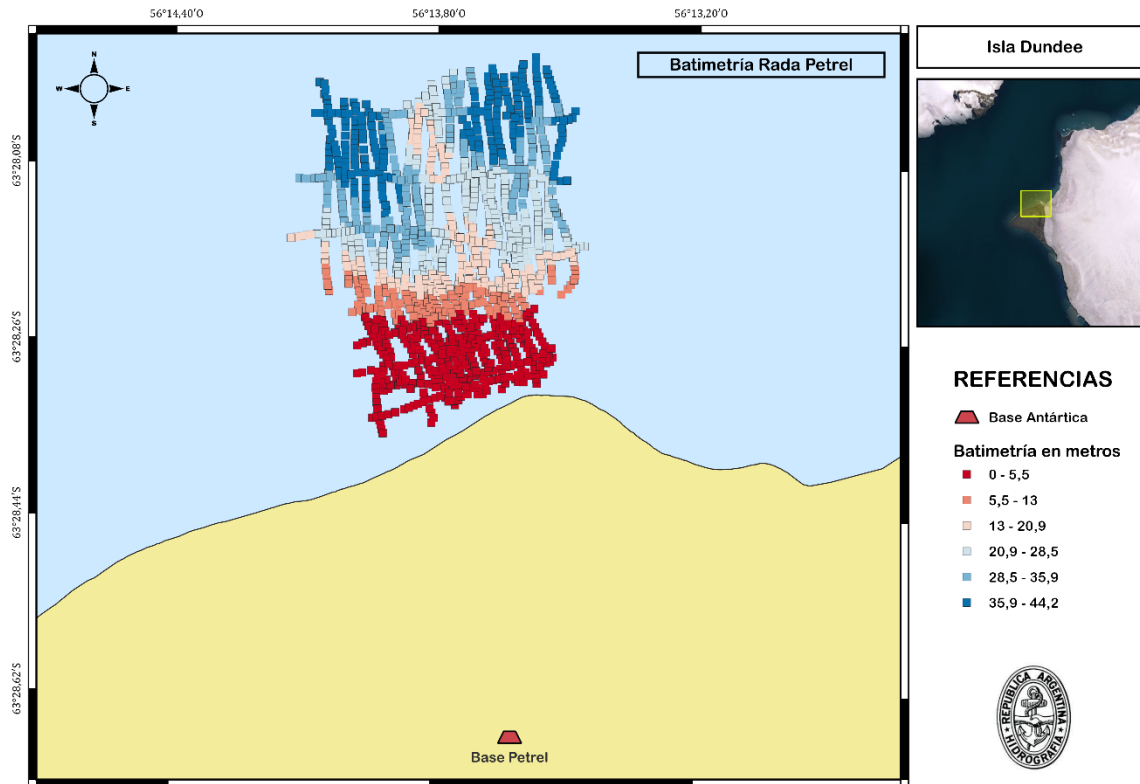

International
Hydrographic
Organization

- Requirements identified
- We have received the request to produce the Camara panel and the Petrel Nautical Chart (INT 9115) (AR407630), where a new dock is going to be constructed.

IHO

Surveys and charting progress in Antarctica since HCA-18 (May 2022)

International Hydrographic Organization

- Areas surveyed

Dundee Island
Single beam bathymetry surveyed 14
February, 2023

HCA-19, Venice, Italy (hybrid), 15 – 18 April 2024

IHO

Surveys and charting progress in Antarctica since HCA-18 (May 2022)

International Hydrographic Organization

- Areas surveyed

HCA-19, Venice, Italy (hybrid), 15 – 18 April 2024

IHO

Surveys and charting progress in Antarctica since HCA-18 (May 2022)

International Hydrographic Organization

- Areas surveyed

HCA-19, Venice, Italy (hybrid), 15 – 18 April 2024

IHO

Surveys and charting progress in Antarctica since HCA-18 (May 2022)

International Hydrographic Organization