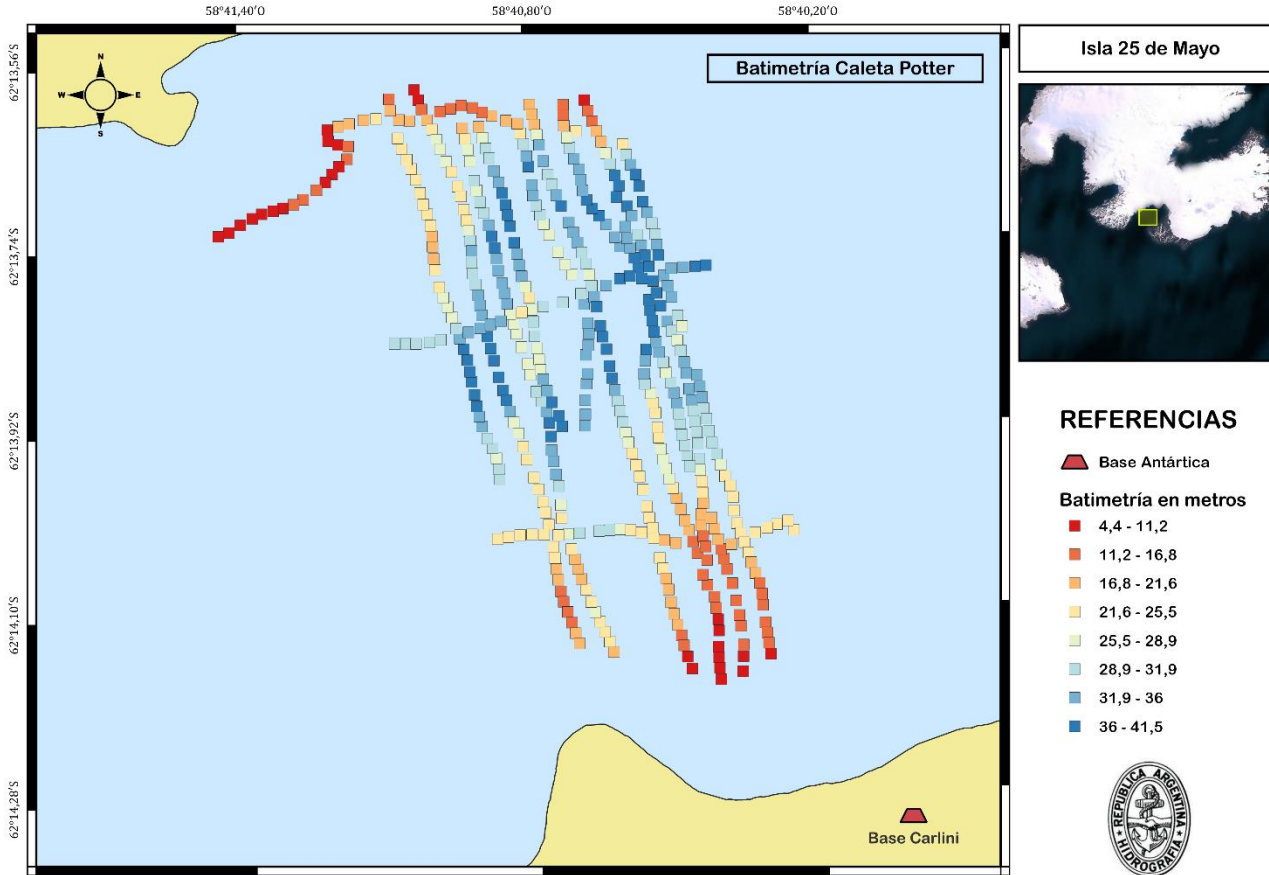

International
Hydrographic
Organization

- Requirements identified
- We have received the request to produce the Camara panel and the Petrel Nautical Chart (INT 9115) (AR407630), where a new dock is going to be constructed.

IHO

Surveys and charting progress in Antarctica since HCA-18 (May 2022)

International Hydrographic Organization

- Areas surveyed

Dundee Island
Single beam bathymetry surveyed 14
February, 2023

HCA-19, Venice, Italy (hybrid), 15 – 18 April 2024

IHO

Surveys and charting progress in Antarctica since HCA-18 (May 2022)

International Hydrographic Organization

- Areas surveyed

HCA-19, Venice, Italy (hybrid), 15 – 18 April 2024

IHO

Surveys and charting progress in Antarctica since HCA-18 (May 2022)

International Hydrographic Organization

- Areas surveyed

HCA-19, Venice, Italy (hybrid), 15 – 18 April 2024

IHO

Surveys and charting progress in Antarctica since HCA-18 (May 2022)

International Hydrographic Organization