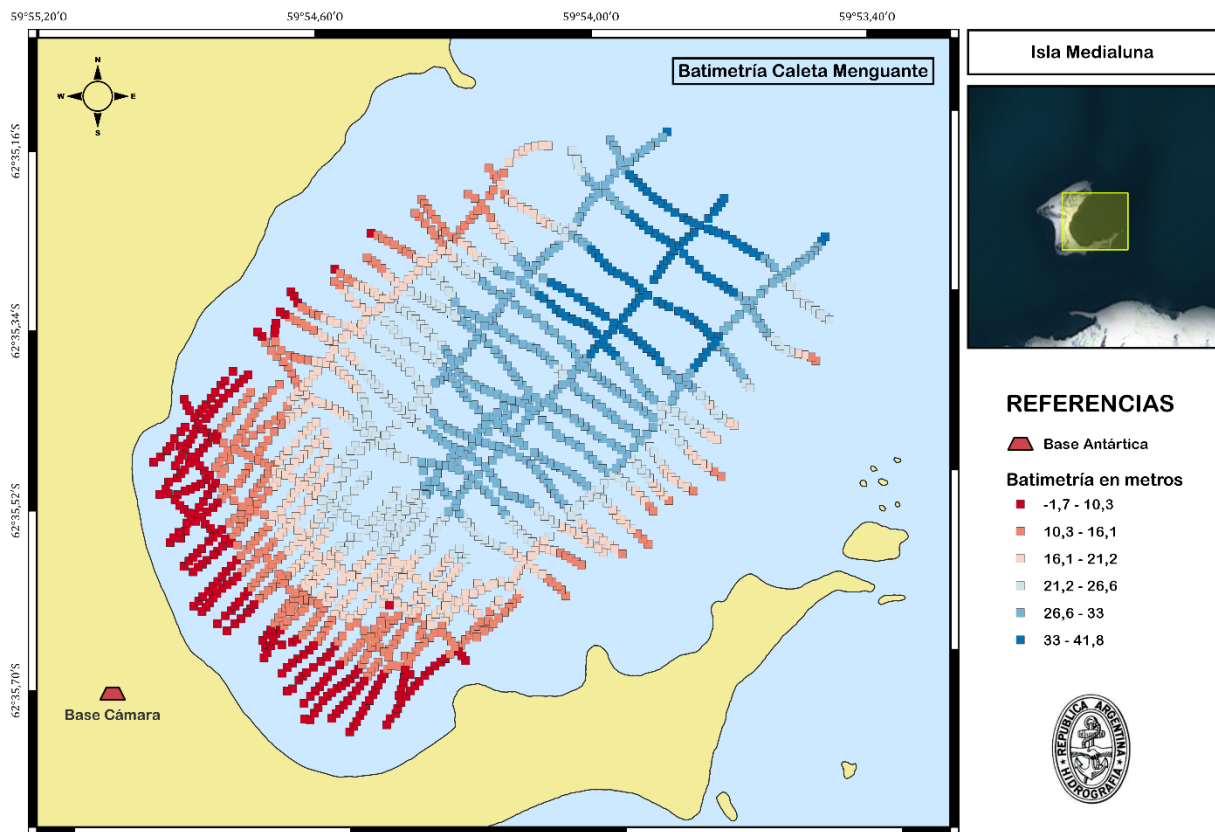

IHO

Surveys and charting progress in Antarctica since HCA-18 (May 2022)

International Hydrographic Organization

- Areas surveyed

HCA-19, Venice, Italy (hybrid), 15 – 18 April 2024

IHO

Surveys and charting progress in Antarctica since HCA-18 (May 2022)

International Hydrographic Organization

- Areas surveyed

HCA-19, Venice, Italy (hybrid), 15 – 18 April 2024

IHO

Surveys and charting progress in Antarctica since HCA-18 (May 2022)

International Hydrographic Organization

- Areas surveyed

Medialuna Island
Single beam bathymetry surveyed 03 and 04 March, 2023

- Surveyed areas

INT 9115 - ISLA DUNDEE - BASE PETREL

IHO

Surveys and charting progress in Antarctica since HCA-18 (May 2022)