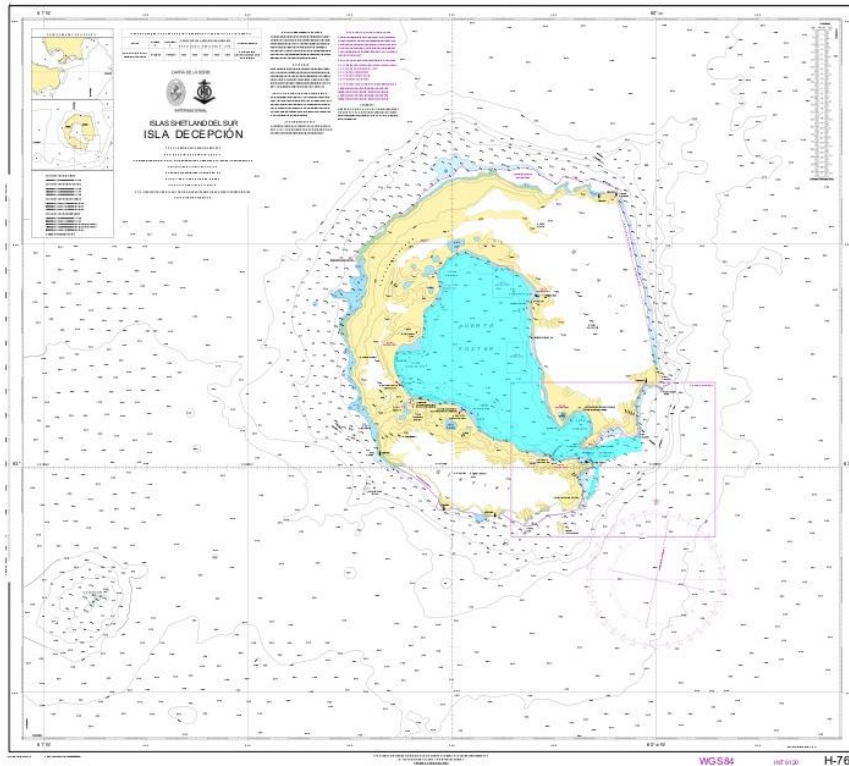

IHO

Surveys and charting progress in Antarctica since HCA-18 (May 2022)

International
Hydrographic
Organization

- New charts produced (INT, national, ENC)
  The new edition of the Isla Decepción (both paper and ENC) is currently under production

We have included a bathymetry received from the SHOA (Chile Hydrographic Office).

HCA-19, Venice, Italy (hybrid), 15 – 18 April 2024