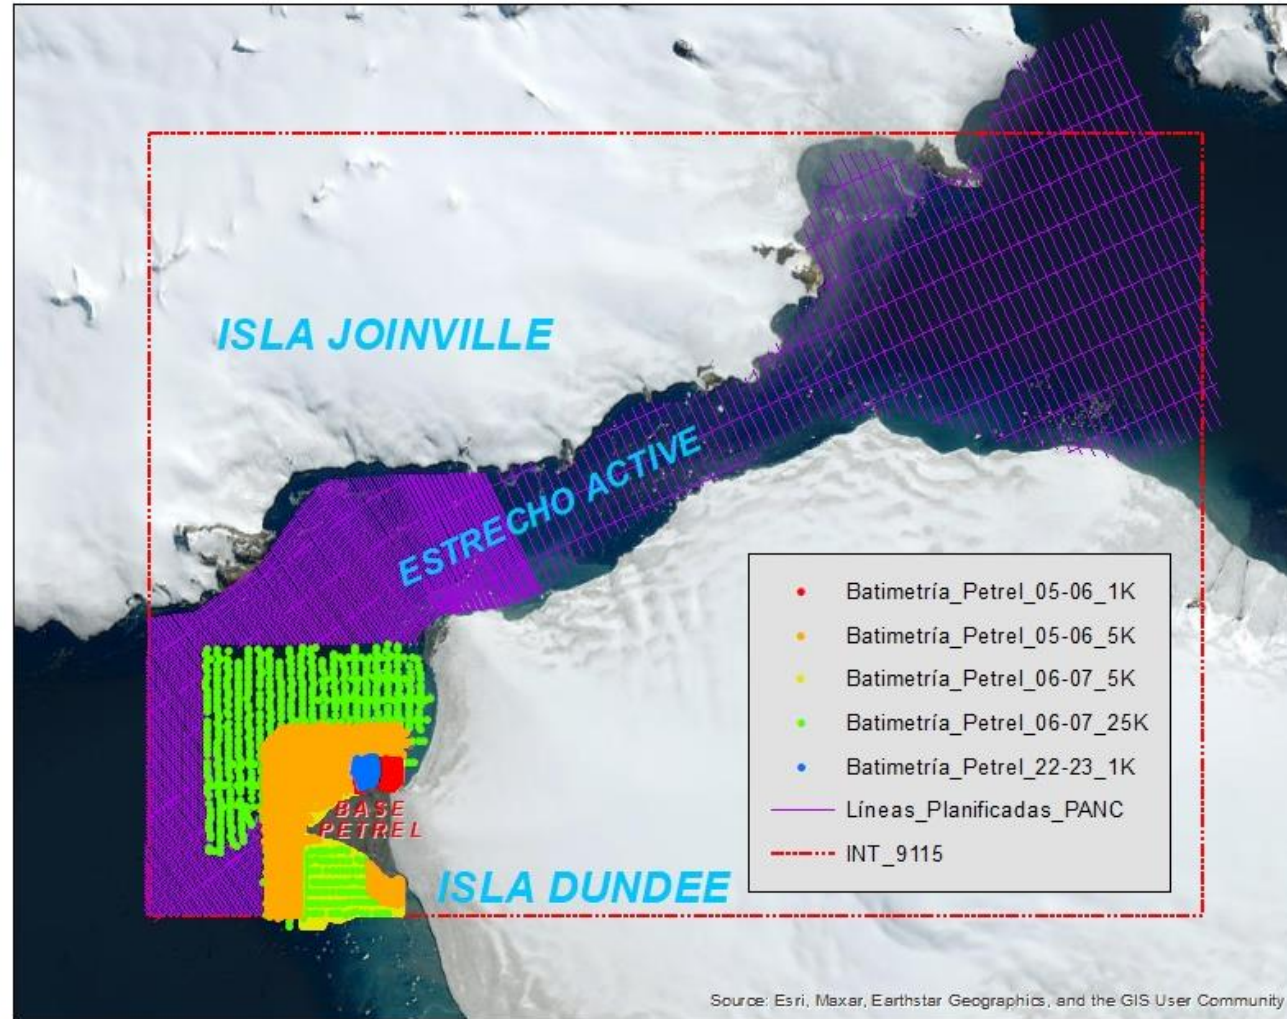

IHO

Surveys and charting progress in Antarctica since HCA-18 (May 2022)

International Hydrographic Organization

- Areas surveyed

HCA-19, Venice, Italy (hybrid), 15 – 18 April 2024

IHO

Surveys and charting progress in Antarctica since HCA-18 (May 2022)

International Hydrographic Organization

- Areas surveyed

HCA-19, Venice, Italy (hybrid), 15 – 18 April 2024

IHO

Surveys and charting progress in Antarctica since HCA-18 (May 2022)

International Hydrographic Organization

- Areas surveyed

Medialuna Island
Single beam bathymetry surveyed 03 and 04 March, 2023

- Surveyed areas

INT 9115 - ISLA DUNDEE - BASE PETREL

IHO

Surveys and charting progress in Antarctica since HCA-18 (May 2022)

International
Hydrographic
Organization

- New charts produced (INT, national, ENC)
The new edition of the Isla Decepción (both paper and ENC) is currently under production

We have included a bathymetry received from the SHOA (Chile Hydrographic Office).