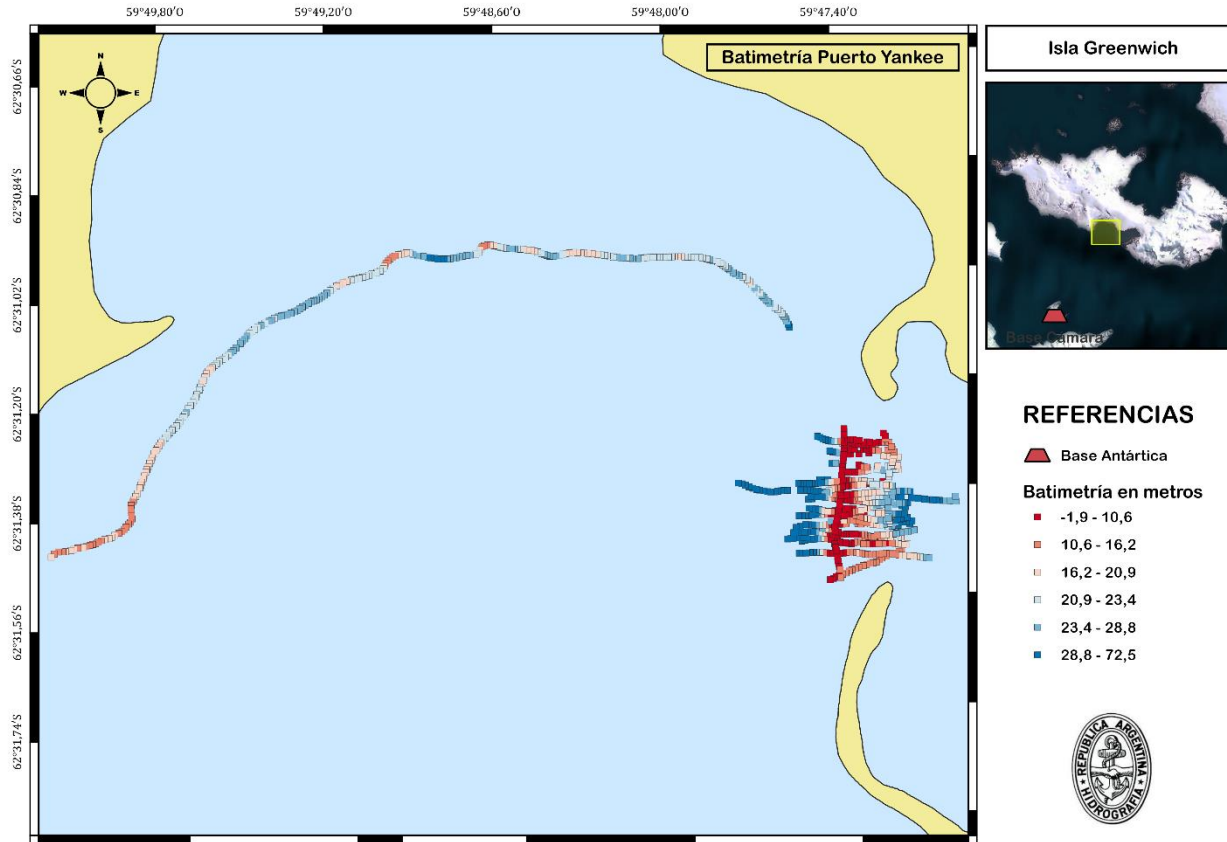

IHO

Surveys and charting progress in Antarctica since HCA-18 (May 2022)

International Hydrographic Organization

- Areas surveyed

Dundee Island
Single beam bathymetry surveyed 14
February, 2023

HCA-19, Venice, Italy (hybrid), 15 – 18 April 2024

IHO

Surveys and charting progress in Antarctica since HCA-18 (May 2022)

International Hydrographic Organization

- Areas surveyed

HCA-19, Venice, Italy (hybrid), 15 – 18 April 2024

IHO

Surveys and charting progress in Antarctica since HCA-18 (May 2022)

International Hydrographic Organization

- Areas surveyed

HCA-19, Venice, Italy (hybrid), 15 – 18 April 2024

IHO

Surveys and charting progress in Antarctica since HCA-18 (May 2022)

International Hydrographic Organization

- Areas surveyed

Medialuna Island
Single beam bathymetry surveyed 03 and 04 March, 2023

- Surveyed areas

INT 9115 - ISLA DUNDEE - BASE PETREL

IHO

Surveys and charting progress in Antarctica since HCA-18 (May 2022)