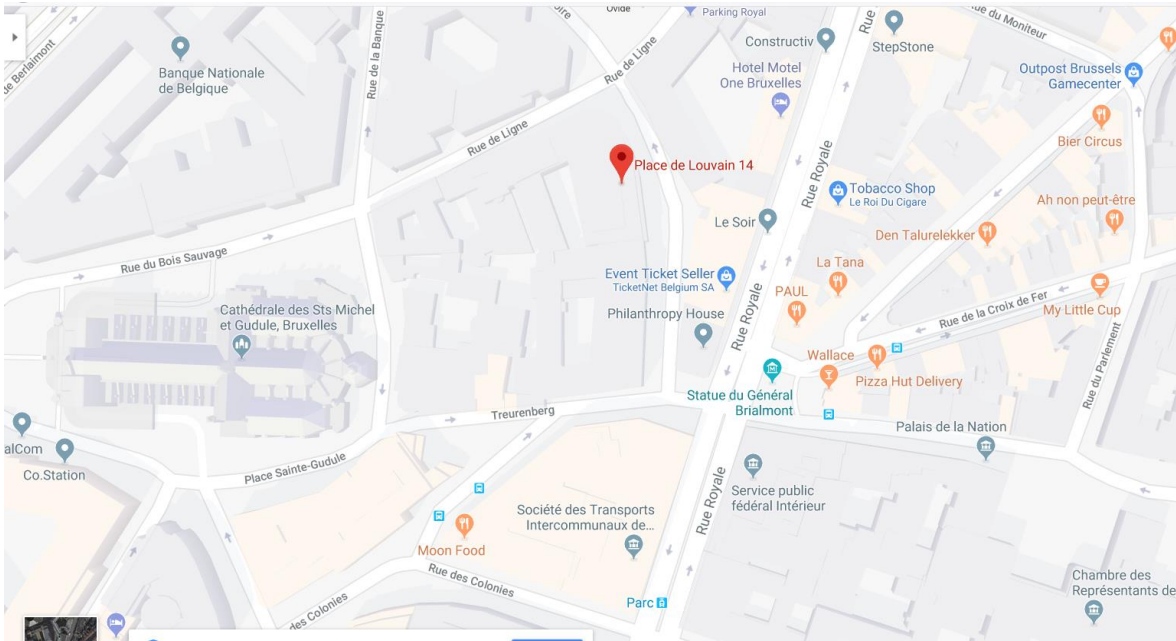

## 27th February Meeting place

### 14 Place Louvain Brussels Metro Parc

### 14 Rond Point Schuman Metro Schuman