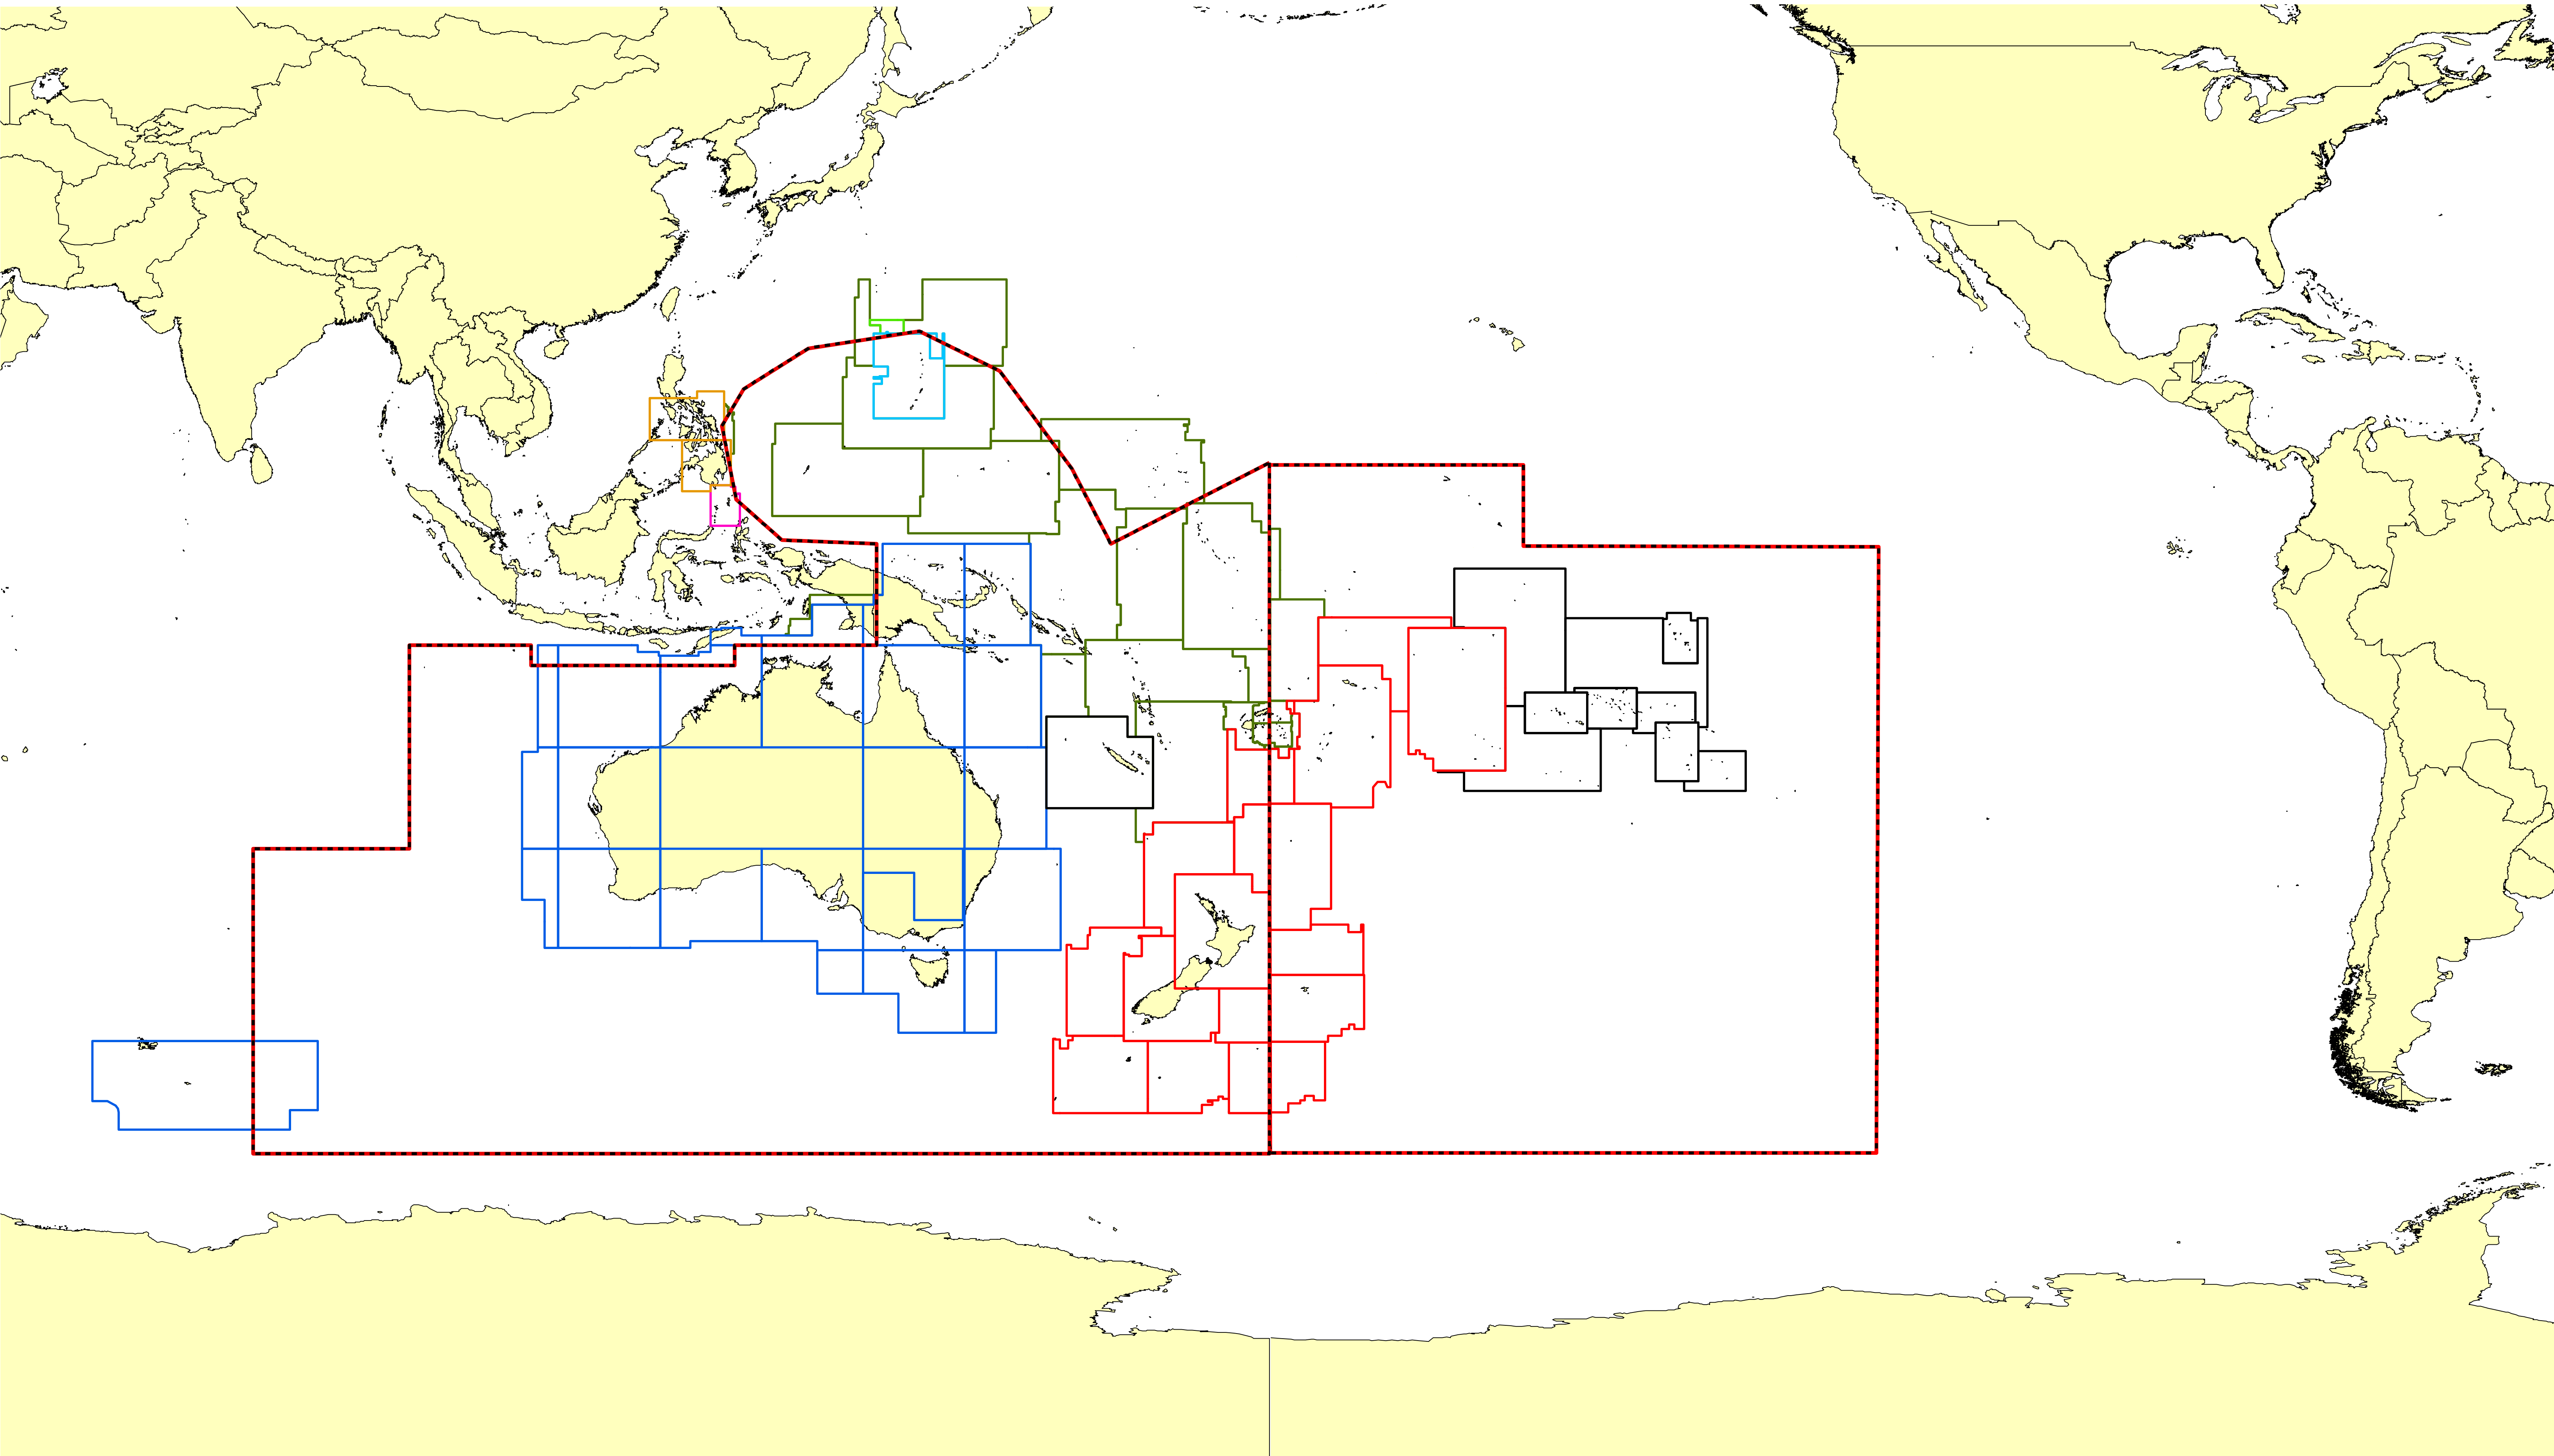

South-West Pacific Hydrographic Commission Usage Band 2

Legend

- US
- PH
- NZ
- JP
- ID
- FR
- AU
- GB
- Countries
- South-West Pacific Hydrographic Commission